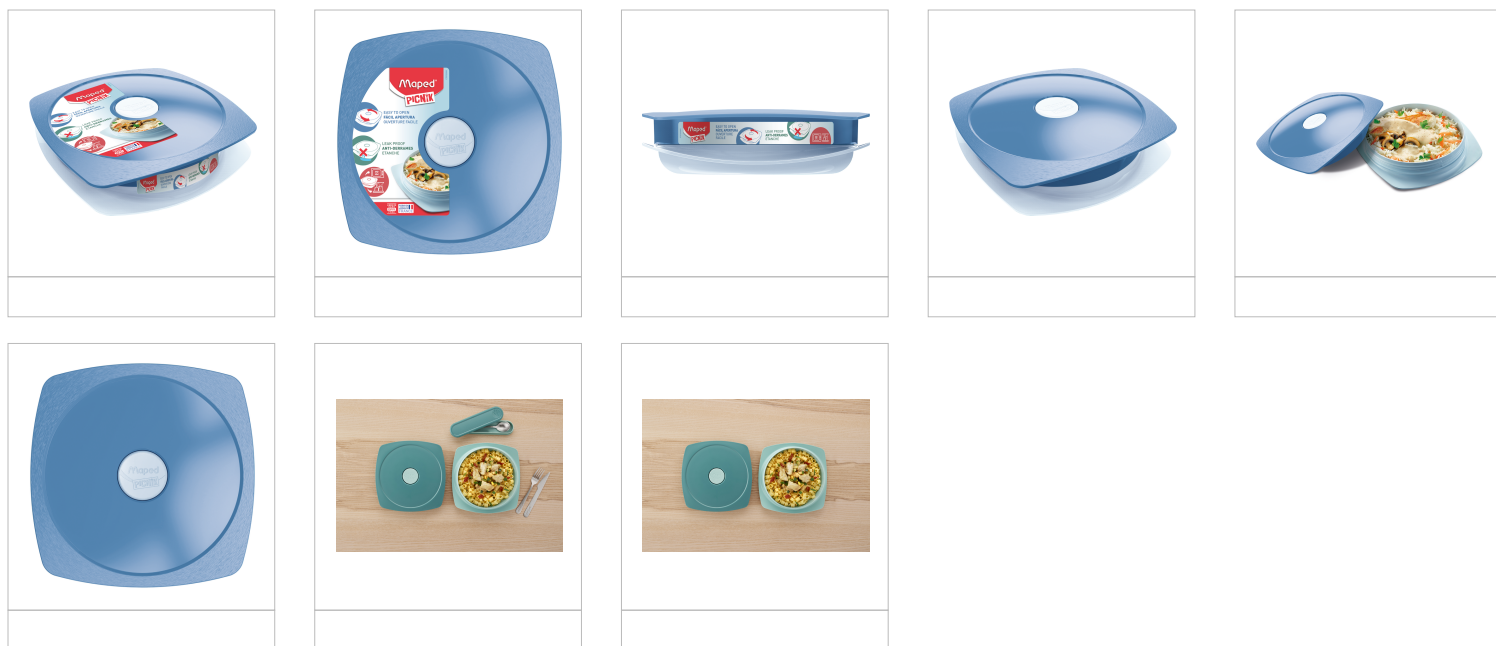

LOGISTICS

	SPCB	PCB	PAL
Quantity of UVC	6	12	192
Dimensions(mm)	236 x 222 x 371	236 x 380 x 452	1088 x 800 x 1200
Weight(g)	2450	5200	106200
ITF	43154148702038	53154148702035	63154148702032

MASTER PRODUCT

LUNCH PLATE ADULT CONCEPT General Data

Main material Audros	PLASTIC	Master Product width	204	Master Product height	57
Master Product depth	204	Master Product Weight	346		

Technical Specifications

Capacity (ml)	900	Target	ADULT	Removable compartment	NO
Leak proof	YES	Number of compartments	1	Opening system	BY HAND

VISUALS