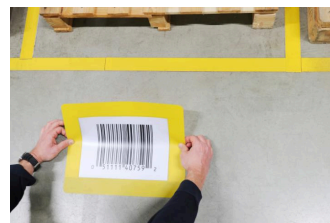

## Adhesive Floor Frame, A4

<b>Number</b>	197624
<b>Quantity</b>	10
<b>Colour</b>	
<b>Feature</b>	Permanent adhesive
<b>Material</b>	PVC (polyvinylchloride)
<b>Material Thickness</b>	0,3 mm
<b>Length</b>	401 mm
<b>Width</b>	314 mm
<b>Unit Pack EAN</b>	3377991976247
<b>Intrastat Code</b>	3919908099

An adhesive floor frame to create your own personalised floor signage. Ideal for marking your floor spaces, palletizing areas, shipping areas, etc.