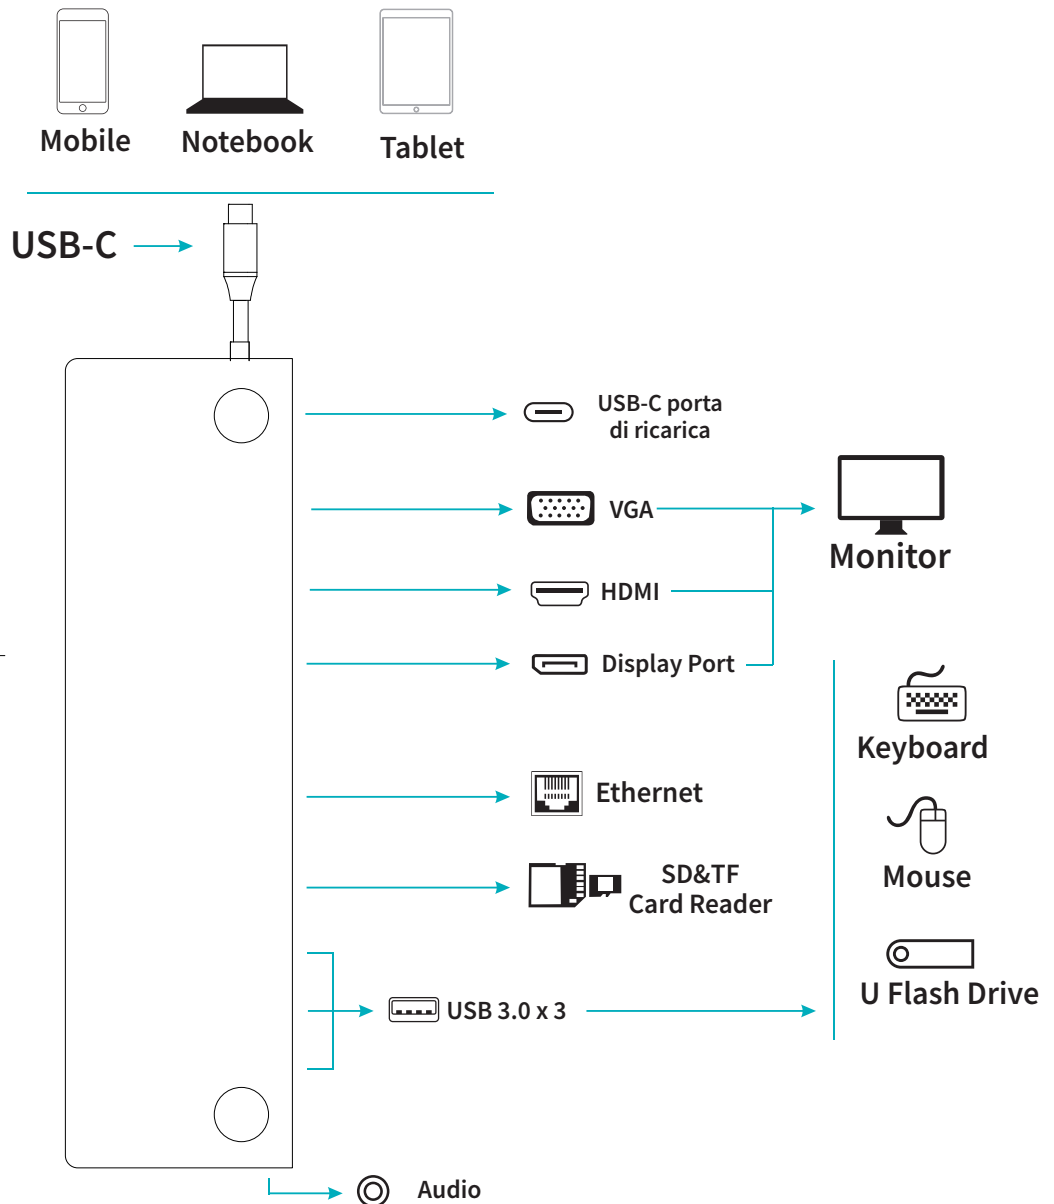

## Docking Station USB-C to HDMI

Audio

USB 3.0 x 3

Card Reader

Ethernet

Display Port

**100w**

Power Delivery

HDMI

VGA

USB-C

**5**  
Gbps

SuperSpeed

Corpo in  
alluminio

# Docking Station USB-C to HDMI

- 1 Audio
- 2 USB 3.0
- 3 Ccard reader
- 4 RJ45
- 5 Display Port
- 6 HDMI
- 7 VGA
- 8 USB-C PD
- 9 USB-C

**COD. MD-C322**  
**EAN: 8028153116333**

## SPECIFICHE TECNICHE:

HDMI	4K@ 30Hz
VGA	1920x1200@60Hz
Display Port	4K@ 30Hz
RJ45	10/100/1000 Mbps
USB 3.0	3 x USB 3.0 5 Gbps
USB-C PD	100W
Audio da 3,5mm	Uscita audio
Card Reader	1 x SD e 1 x Micro SD