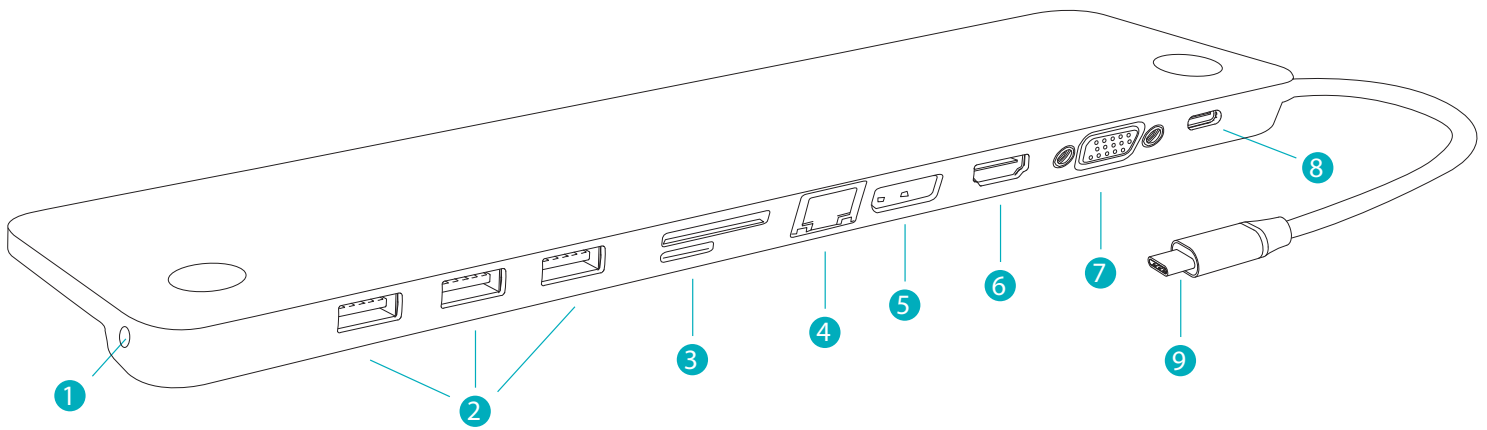

## Docking Station USB-C to HDMI

Audio

USB 3.0 x 3

Card Reader

Ethernet

Display Port

**100w**

Power Delivery

HDMI

VGA

USB-C

**5**  
Gbps

SuperSpeed

Corpo in  
alluminio

# Docking Station USB-C to HDMI

- 1 Audio
- 2 USB 3.0
- 3 Ccard reader
- 4 RJ45
- 5 Display Port
- 6 HDMI
- 7 VGA
- 8 USB-C PD
- 9 USB-C

**COD. MD-C322**  
**EAN: 8028153116333**