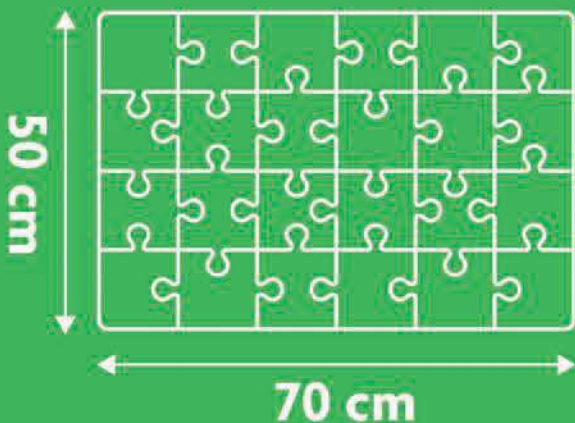

Disney ECO PUZZLE

Double-Face

PUZZLE MAXIFLOOR 24 Double-face

 24 pcs

 3+

 25,5x25,5x5,5 cm

 12

Esclusiva Shop