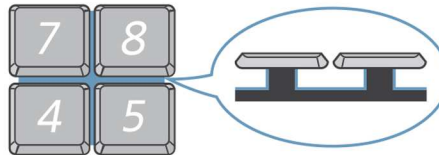

Package Type:  
Double Card  
Blister (DBL)

**DESKTOP** TX-1210E

**12**  
DIGITS

Size: 175 x 126 x 30mm / Weight: 172g

- Tax calculation
- Currency conversion
- Stable stroke, "IT-touch" keyboard

**IT-touch Keyboard**

Without pit between keytops for quick and accurate entry.

Package Type:  
Hangable  
Box (HB)

**DESKTOP** WS-1210T

**12**  
DIGITS

Size: 198 x 150 x 38mm / Weight: 238g

- Tax calculation
- Mark-up calculation
- Grand total memory
- Adjustable LCD display
- Stable stroke, "IT-touch" keyboard

**Adjustable Display**

	Digits	Type	Power Source	Battery	Preset Decimal	Tax Calculation	Currency Conversion	Memory	MU	GT	RV	%±	√	↺	Rounding	00/000	Adjustable / Angle Display	Recycled Content	Wallet Case	Keytops	Size (mm)	Weight (g)
<b>TX-1210E</b>	12	Desktop	Dual Power	CR2032	+43210F	✓	✓	1	✓	✓	-	✓	✓	✓	↕ 5/4 ↕	00	Upright Angle	-	-	Plastic	175 x 126 x 30	172
<b>WS-1210T</b>	12	Desktop	Dual Power	LR44	+4320F	✓	-	1	✓	✓	✓	✓	✓	✓	↕ 5/4 ↕	00	Adjustable	-	-	Plastic	198 x 150 x 38	238