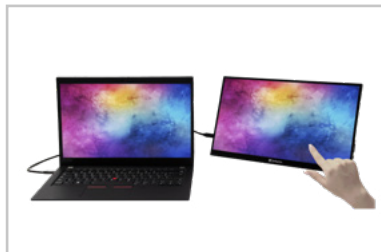

# PMT-14

Portable Touchscreen Monitor  
Full HD 1080p 14" Metal Housing

Front

Angled

Right side

Back angled

Pack content

Packaging 3D

Lifestyle 1

Lifestyle 2

Lifestyle 3

Lifestyle 4